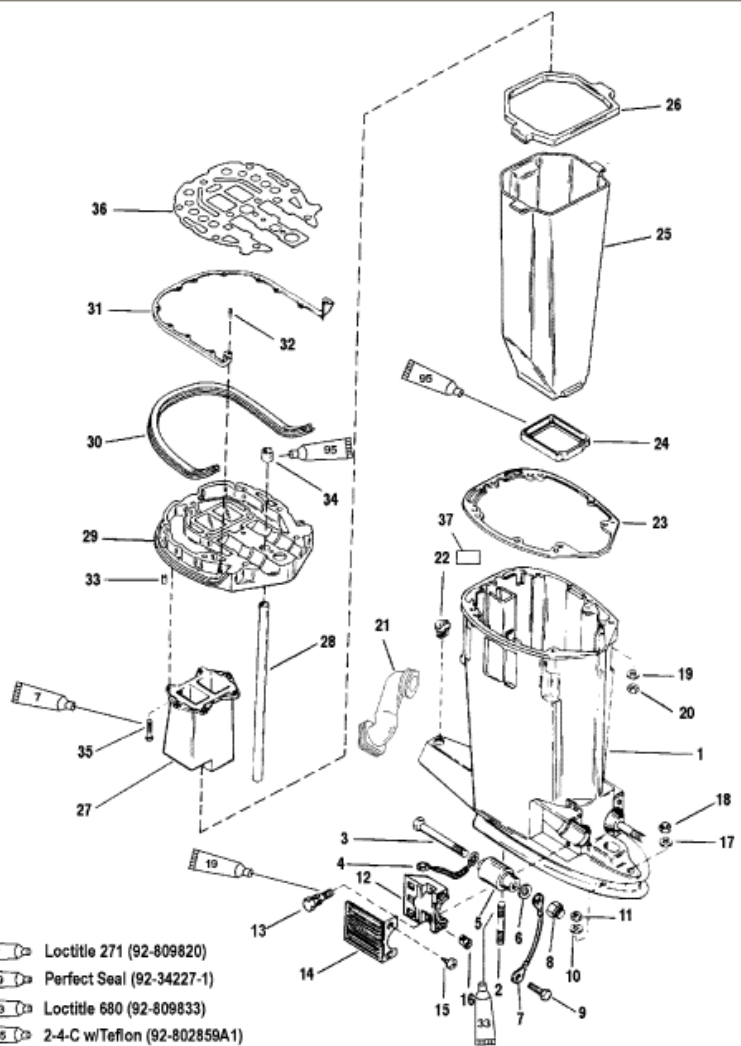

Parts List

Ref	Class	Part	Description	Qty	Comment	Footnote
1	1590	8343T10	DRIVE SHAFT HOUSING	1	(BLACK-LONG)	
1	3503	813563T1	DRIVE SHAFT HOUSING	1	(BLACK-X-LONG)	
2	16	56295	STUD	2		
3	10	63474	SCREW	2		
4		88238A10	GROUND WIRE	1		
5		77327	LOWER MOUNT	2		
6	12	49339	WASHER	2		
7		88238A10	GROUND WIRE	1		
8	11	826708 17	NUT	2		
9	10	41508	SCREW	1		
10	12	45176	WASHER	2		
11	11	826710 15	NUT	2		
12	54	67076	CLAMP	2		
13	10	66727	SCREW (1-1/4 IN.)	4		
14		67077T	COVER	2	(BLACK)	
15	10	88417	SCREW (5/8 IN.)	4		
16	11	35521	NUT	4		
17	12	48926	WASHER	1		
18	11	826710 15	NUT	1		
19	12	20553	WASHER	4		
20	11	69254	NUT	4		
21		828212	IDLE EXHAUST BOOT	1		
22	19	64649	PLUG	1		
23	27	99173 4	GASKET	1		2
24		66350	SEAL (LOWER)	1		
25		18276	EXHAUST TUBE	1		
26		17726 1	SEAL (UPPER)	1		
27		812834 1	EXHAUST EXTENSION	1	(13-1/2 IN.) (150/175)	
27		41942 4	EXHAUST EXTENSION	1	(7-1/2 IN.) (200)	
28	32	67295	WATER TUBE	1	(LONG)	
28	32	74729	WATER TUBE	1	(X-LONG)	
29		18233A 8	PLATE ASSEMBLY	1		
30		814701 2	SEAL	1		
31		68011	BRACKET	1		
32	10	878608	SCREW (1/2 IN.)	12		
33	17	43044	DOWEL PIN	2		
34	26	38970	SEAL	1		2
35	10	90192	SCREW	6		
36	27	18307 6	GASKET	1		2
37		NSS	DECAL-COUNTER ROTATION	1		
27		91E791A00	ENGINE GASKET SET	1		